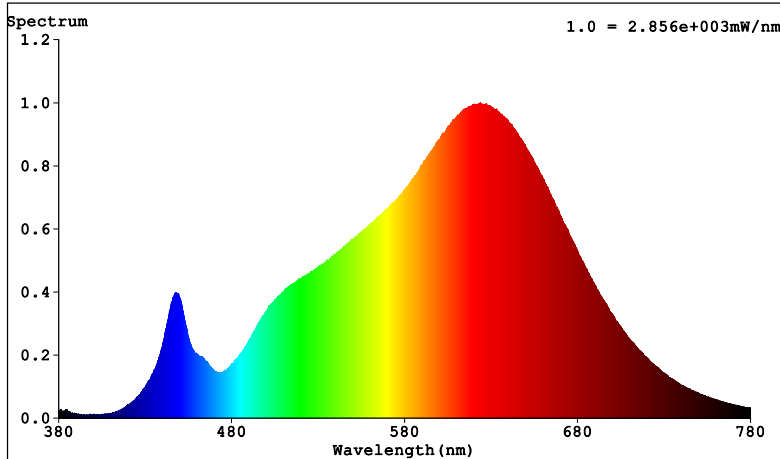

Luminaire	LED-Gro LED Horticulture Light	Type
Project		
Product		
Notes		

Wattage (W)	Efficacy (Lm/W)	Lumens (Lm)	CRI	CCT (K)
480W	212	103,267	94	2748
630W	203	130,767	93.9	2750

Voltage	Light Distribution
120-277VAC 347-480VAC	8' X 4' coverage

**Spectrum**

480W

Spectral Distribution

CIE1931 Chromaticity Diagram

630W

Spectral Distribution

CIE1931 Chromaticity Diagram