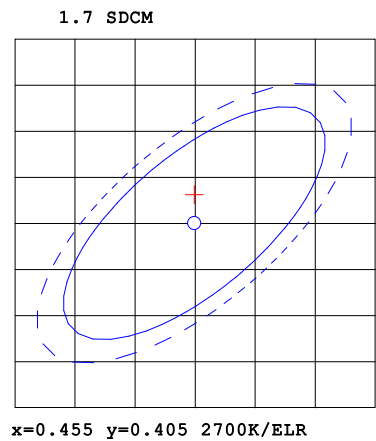

Luminaire	LED-Gro LED Horticulture Light	Type
Project		
Product		
Notes		

Wattage (W)	Efficacy (Lm/W)	Lumens (Lm)	CRI	CCT (K)
480W	212	103,267	94	2748
630W	203	130,767	93.9	2750

Voltage	Light Distribution
120-277VAC 347-480VAC	8' X 4' coverage

**Spectrum**

480W

Spectral Distribution

CIE1931 Chromaticity Diagram

630W

Spectral Distribution

CIE1931 Chromaticity Diagram