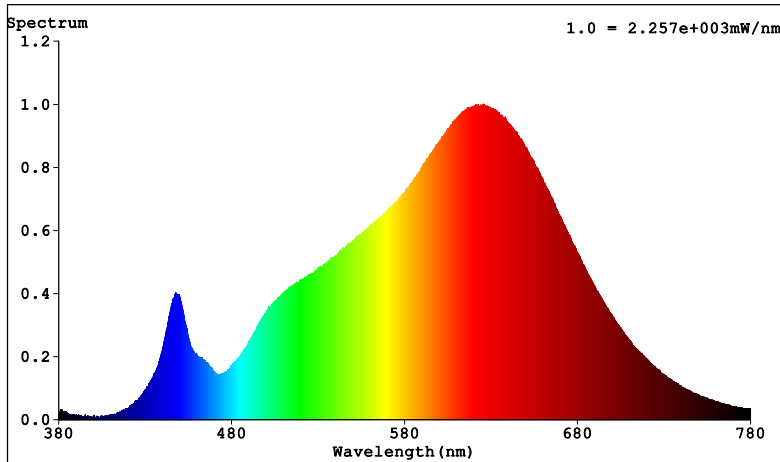

Luminaire	LED-Gro LED Horticulture Light	Type
Project		
Product		
Notes		

Wattage (W)	Efficacy (Lm/W)	Lumens (Lm)	CRI	CCT (K)
480W	212	103,267	94	2748
630W	203	130,767	93.9	2750

Voltage	Light Distribution
120-277VAC 347-480VAC	8' X 4' coverage

**Spectrum**

480W

Spectral Distribution

CIE1931 Chromaticity Diagram

630W

Spectral Distribution

CIE1931 Chromaticity Diagram