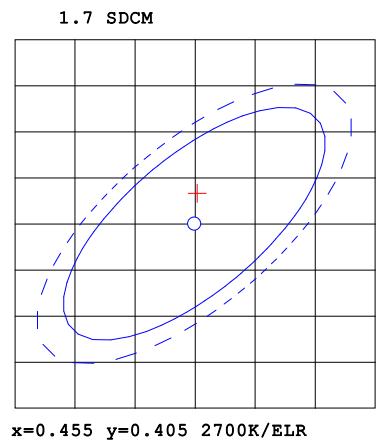

Luminaire	LED-Gro LED Horticulture Light	Type
Project		
Product		
Notes		

Wattage (W)	Efficacy (Lm/W)	Lumens (Lm)	CRI	CCT (K)
480W	212	103,267	94	2748
630W	203	130,767	93.9	2750

Voltage	Light Distribution
120-277VAC 347-480VAC	8' X 4' coverage

**Spectrum**

480W

Spectral Distribution

CIE1931 Chromaticity Diagram

630W

Spectral Distribution

CIE1931 Chromaticity Diagram